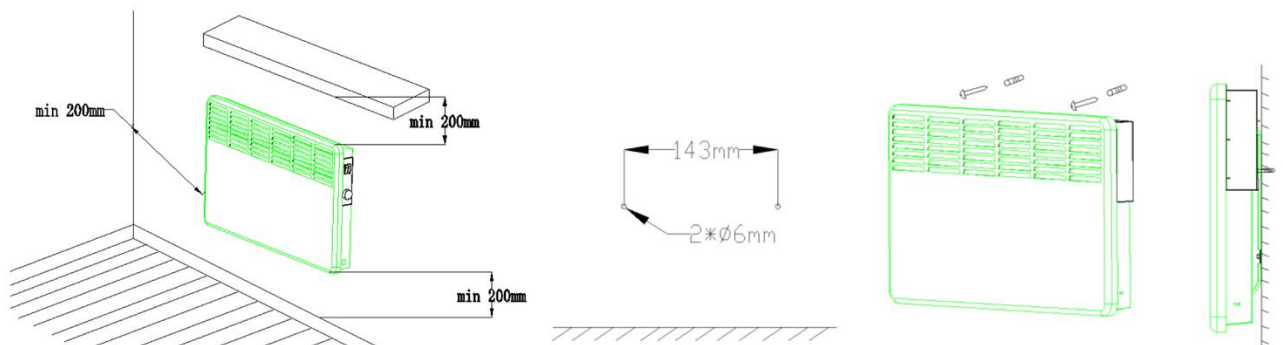

Rated voltage/frequency: AC230V~50Hz
Rated Power: 1500W
Rated current: 6.5A
Electric shock protection class: I
Humidity protection degree: IPX4
Product size (with wheels): 64x7,5x46cm
Product size (without wheels): 64x7,5x41cm
Box size: 83x12x47,5cm
Net/Gross weight: 4.7kg/5.2kg
Product color: white
Mount: floor/wall

Installing and using

Picture-3

Suitable using Model No.: PH-200QL PH-150QL

Picture-4

Suitable using Model No.: PH-100QL

Picture - 5

PACKAGE CONTENTS

1. Convector heater
2. Mount set
3. Instruction manual
4. Warranty card