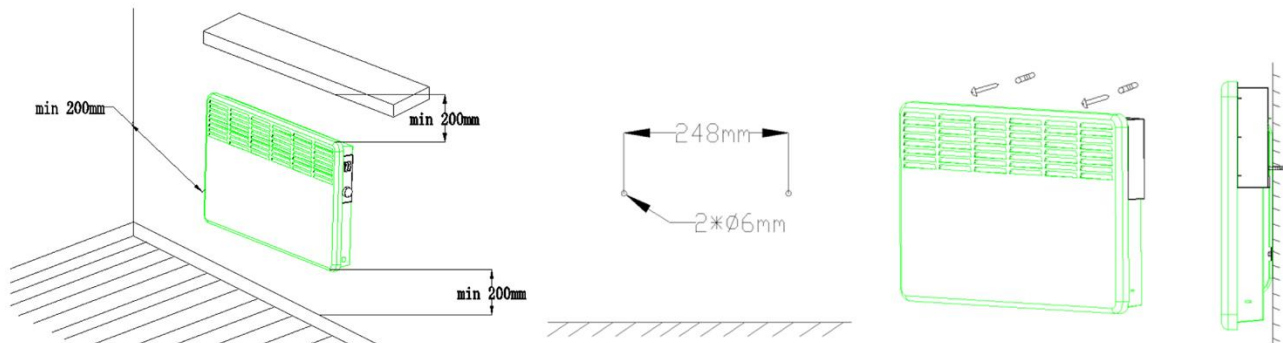

Installing and using

Picture-3

PACKAGE CONTENTS

1. Convector heater
2. Mount set
3. Instruction manual
4. Warranty card

Note: DOES NOT CONTAIN HAZARDOUS SUBSTANCES

Subject to change without notice

Extra information you can find on ORION company web-site www.orion.ua

If you have any questions or suggestions, contact us by E-mail support@orion.ua

Manufacturer: Orion China Ltd., 1733 Lianhua St., apt. 506-509, Shanghai,
People's Republic of China, 201103

Made to order: Orion Electronics Ltd. (Hungary)