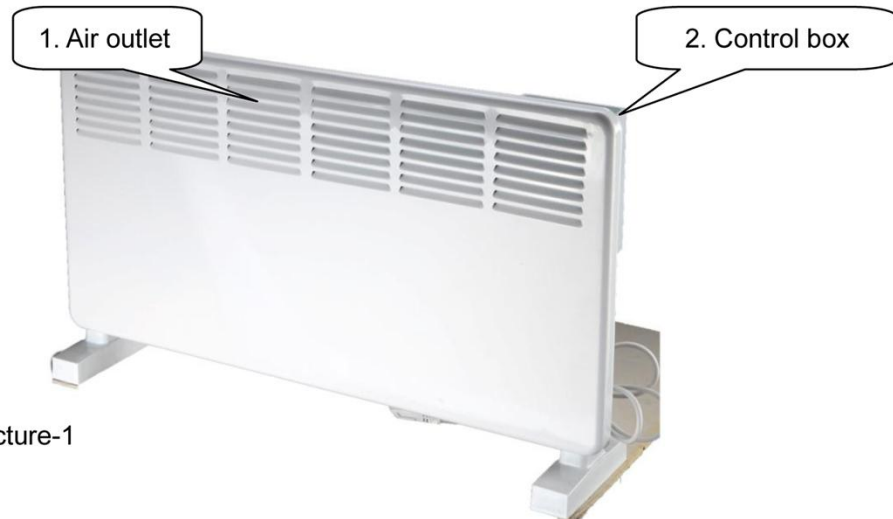

ORION[®]

INSTRUCTION MANUAL

ENGLISH ENG

**CONVECTOR HEATER
MODEL: ORCH-022**

Dear customers! Thank you for purchasing ORION products. Before operation, please read this instruction manual. Save it for future reference.

Panel instruction:

Picture-1

Picture-2

- | | |
|-----------------------------|-------------------------------|
| 1. On/Off switch | 8. LED display |
| 2. Operation indicator | 9. Half power light |
| 3. Reduce temperature | 10. Power light |
| 4. Increase temperature | 11. Energy conservation light |
| 5. Power change | 12. Function light |
| 6. Energy conservation mode | 13. Timer light |
| 7. Timer | |

TECHNICAL CHARACTERISTICS

Convector heater ORION ORCH-022
Two power modes: 750W/1500W
LED display
Digital control
Digital setting of room temperature in the range from +16°C to +40°C
Digital timer 24H
Power-saving mode
Protection against overheating
Frost protection "Anti-Frost"
The operation indicator
Cord length: 1.5 m

Rated voltage/frequency: AC230V~50Hz
Rated Power: 1500W
Rated current: 6.5A
Electric shock protection class: I
Humidity protection degree: IPX4
Product size (with wheels): 64x7,5x46cm
Product size (without wheels): 64x7,5x41cm
Box size: 83x12x47,5cm
Net/Gross weight: 4.7kg/5.2kg
Product color: white
Mount: floor/wall